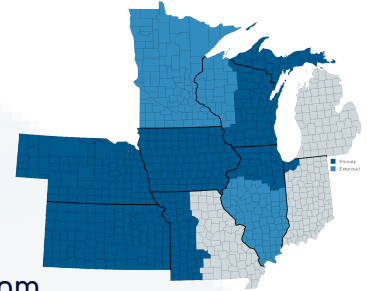

MAIN OFFICE

250 REGENCY COURT, SUITE #200, BROOKFIELD, WI 53045

MAIN: 262.784.0994 **IL & IN:** 855.784.0994

bunellassoc@bunell.com orders@bunell.com returns@bunell.com